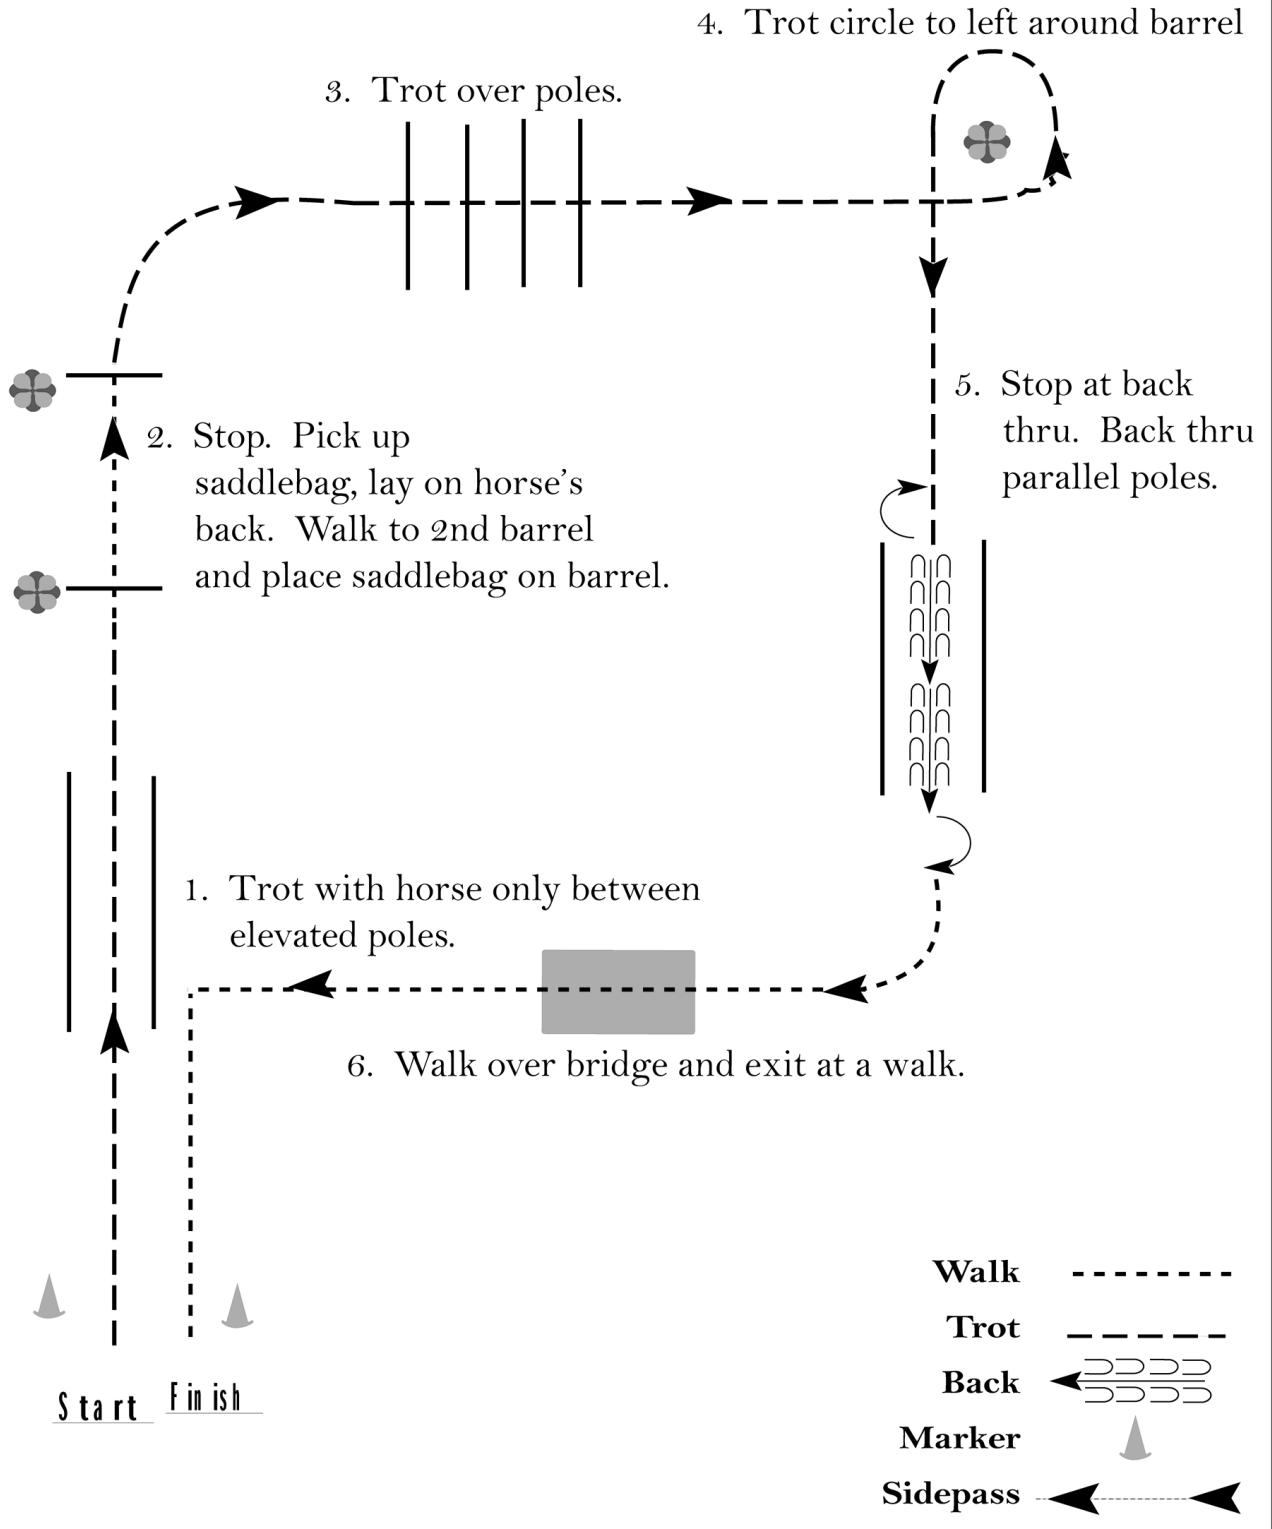

Open 4-H Benefit Horse Show

Mini Horse Trail, All Ages

Show Date:

w w w . H o r s e S h o w P a t t e r n s . c o m

w w w . H o r s e S h o w P a t t e r n s . c o m

[MHP/HO-6]

Pattern Provided by:

Pass Pioneers 4-H Club