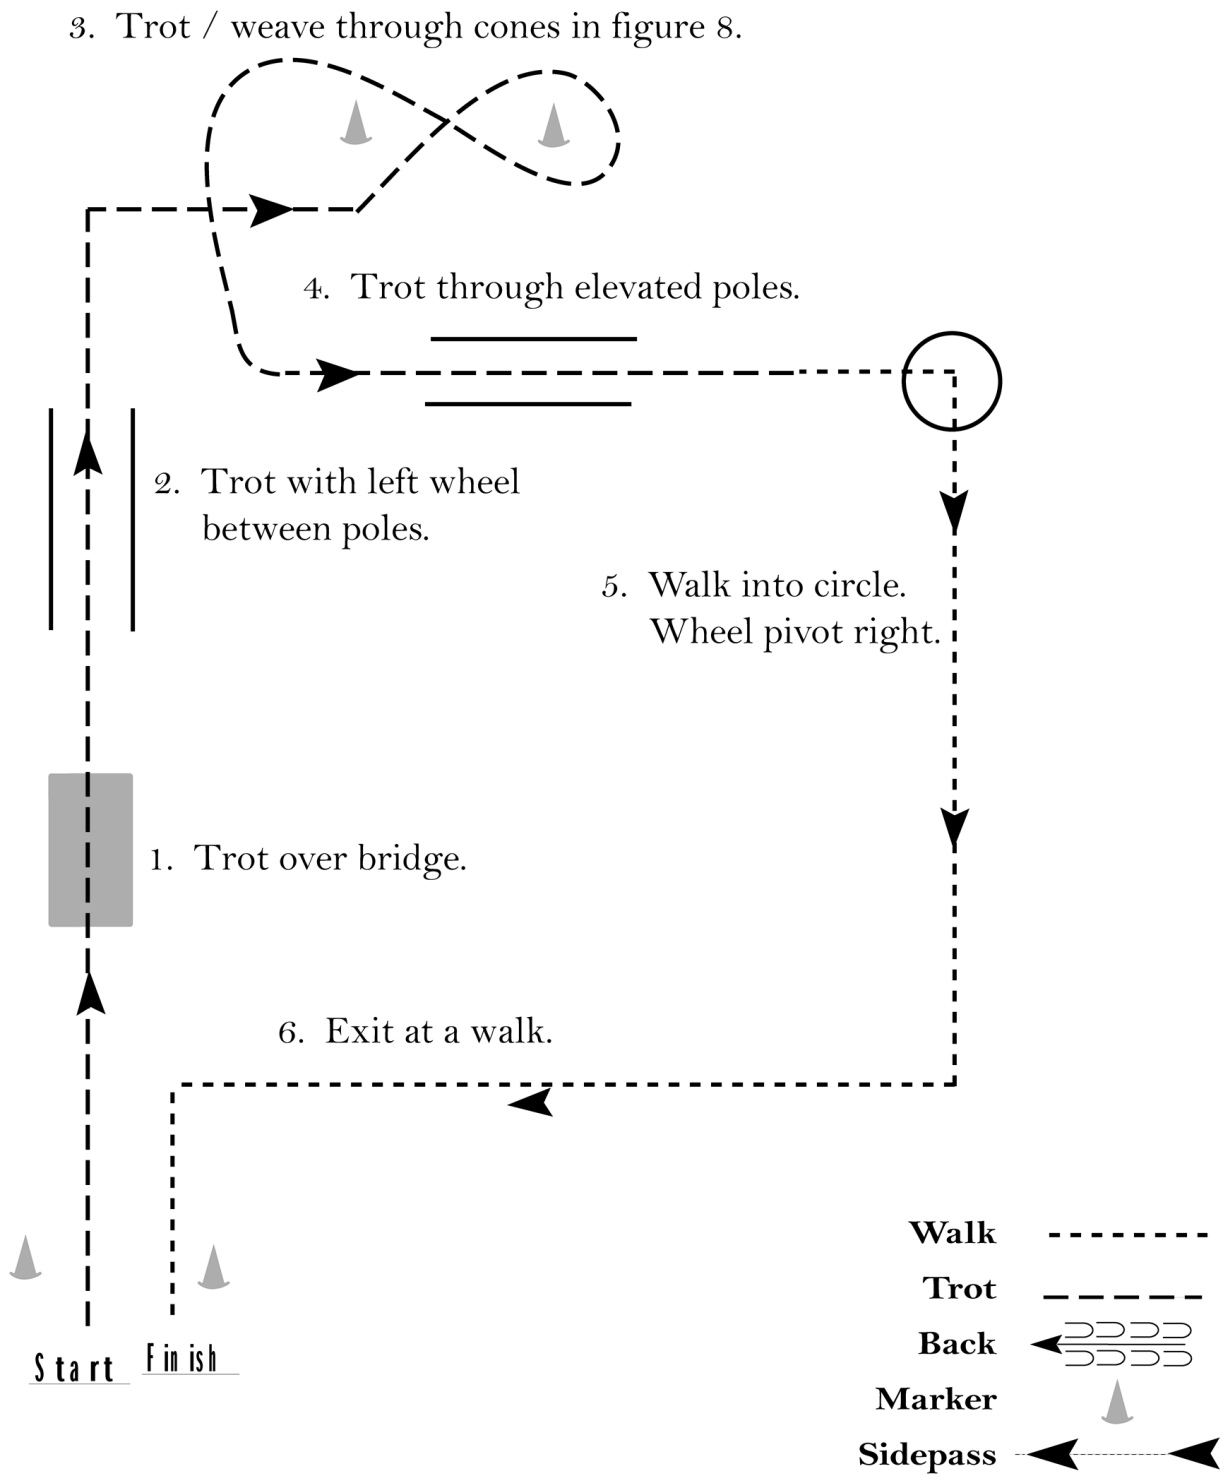

Open 4-H Benefit Horse Show

Mini Horse Driving Obstacle, All Ages

Show Date:

www.HorseShowPatterns.com

www.HorseShowPatterns.com

[MHP/DO-4]

Pattern Provided by:

Pass Pioneers 4-H Club