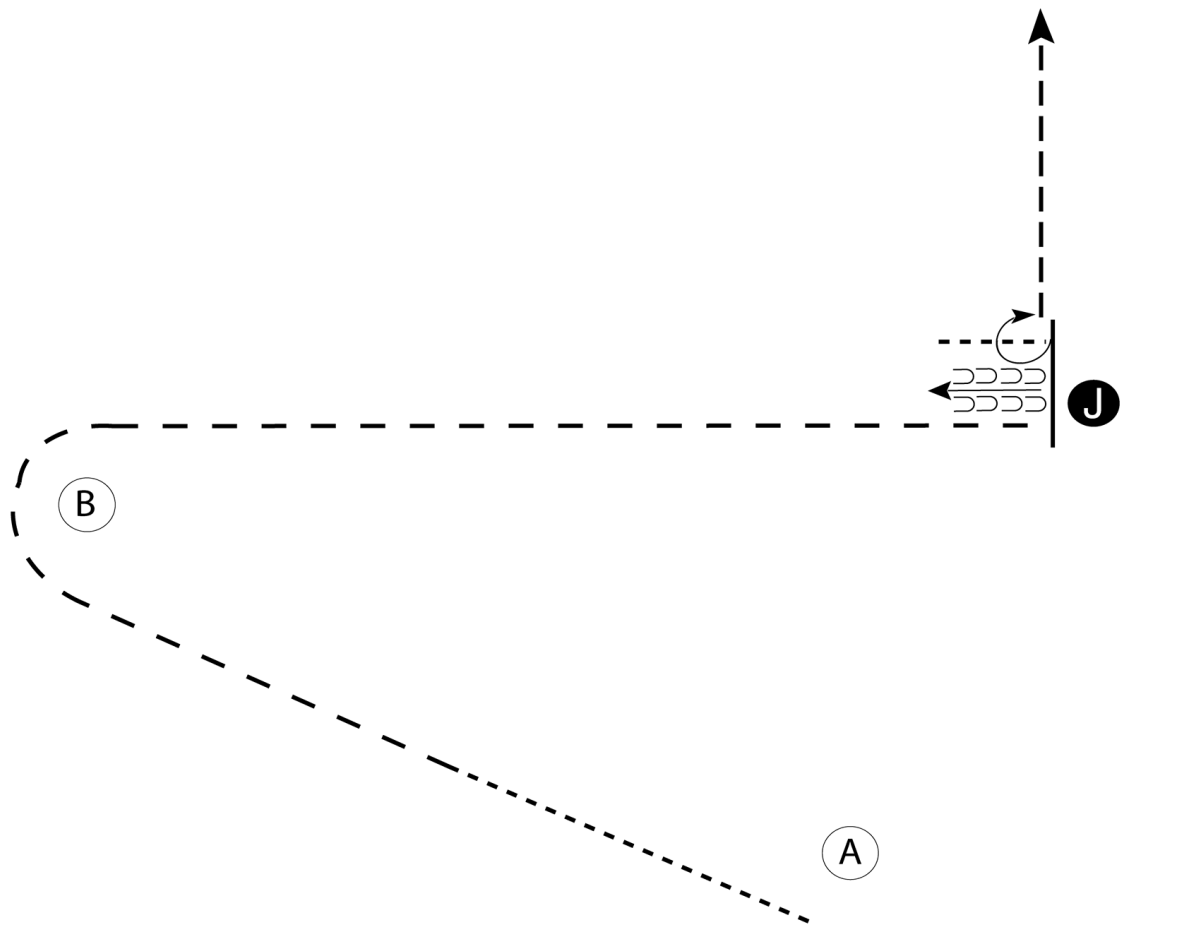

## Showmanship, Mini horse

Show Date:

w w w . H o r s e S h o w P a t t e r n s . c o m

w w w . H o r s e S h o w P a t t e r n s . c o m

1. Begin at A. Walk halfway to B
2. Trot to and around B to the Judge
3. Stop and back one horse length
4. Walk to the Judge and set up for inspection
5. When dismissed perform a 270 degree turn and trot to the line-up