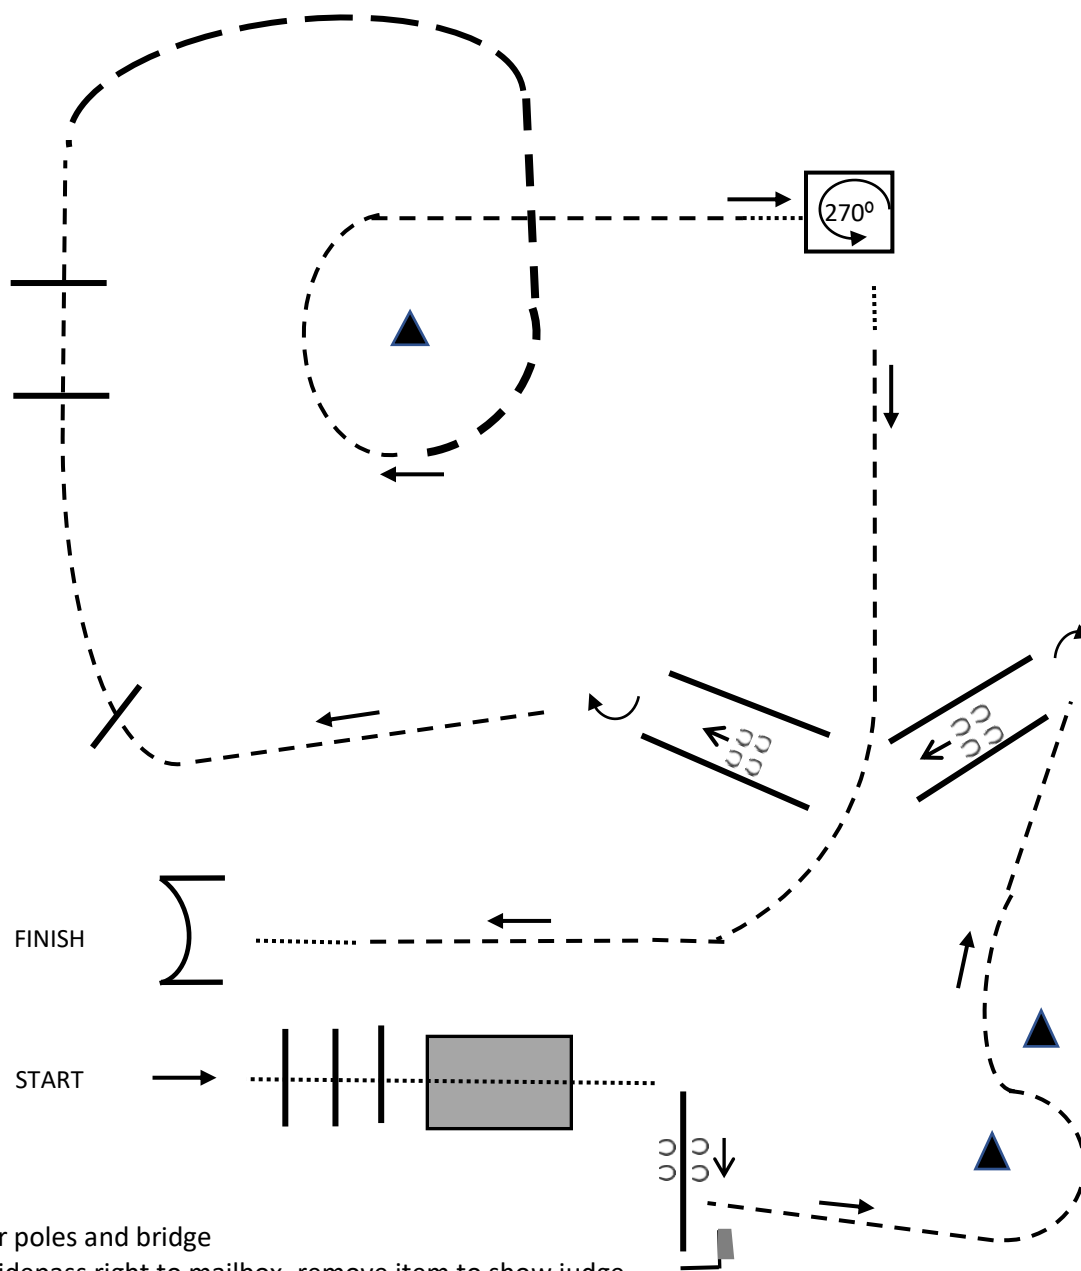

Open 4-H Benefit Horse Show

Trail – Walk/Jog, All Ages

Leadline – All walking

1. Walk over poles and bridge
2. At pole, sidepass right to mailbox, remove item to show judge, replace item, then step over pole
3. Jog left around cones as shown to chute
4. Turn to line up with chute, back through both chutes
5. Exit chute, turn and Jog over poles as shown
6. Extend jog around to cone then collect jog
7. Circle right around cone, jog to box, walk into box
9. Perform 270° turn to left, walk out of box and jog between poles and as shown, walk to gate
10. Work gate with either hand