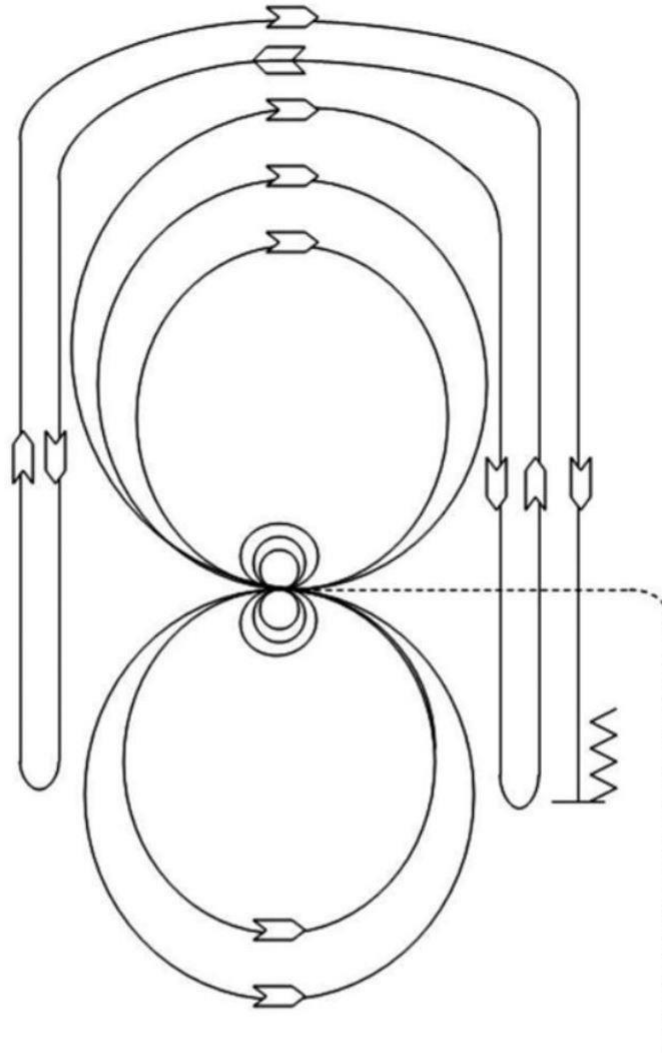

Dottie Potter Memorial Open Horse Show
June 9, 2018
Ranch Reining Walk/Trot Non-pro

Class #
45

Mandatory Markers:

The judge shall indicate with markers on arena fence the center of the pattern.

Ride pattern as follows:

1. Trot to center of arena and stop.
2. Complete three spins in each direction
3. Begin to the right and trot two large, fast circles, then,
4. Trot two large fast circles to the left, change direction
5. Begin a large circle to the right but do not close this circle. Trot down the right side of the arena past the center marker and do a left roll back at least 20 feet from the wall or fence, no hesitation.
6. Continue back around the previous circle but do not close this circle. Trot down the left side of the arena past the center marker and do a right roll back at least 20 feet from the wall or fence, no hesitation.
7. Continue back around previous circle but do not close this circle. Trot down the right side of the arena past the center marker and do a "sliding" stop at least 20 feet from the wall or fence. Back up at least 10 feet. Hesitate to show completion of pattern.