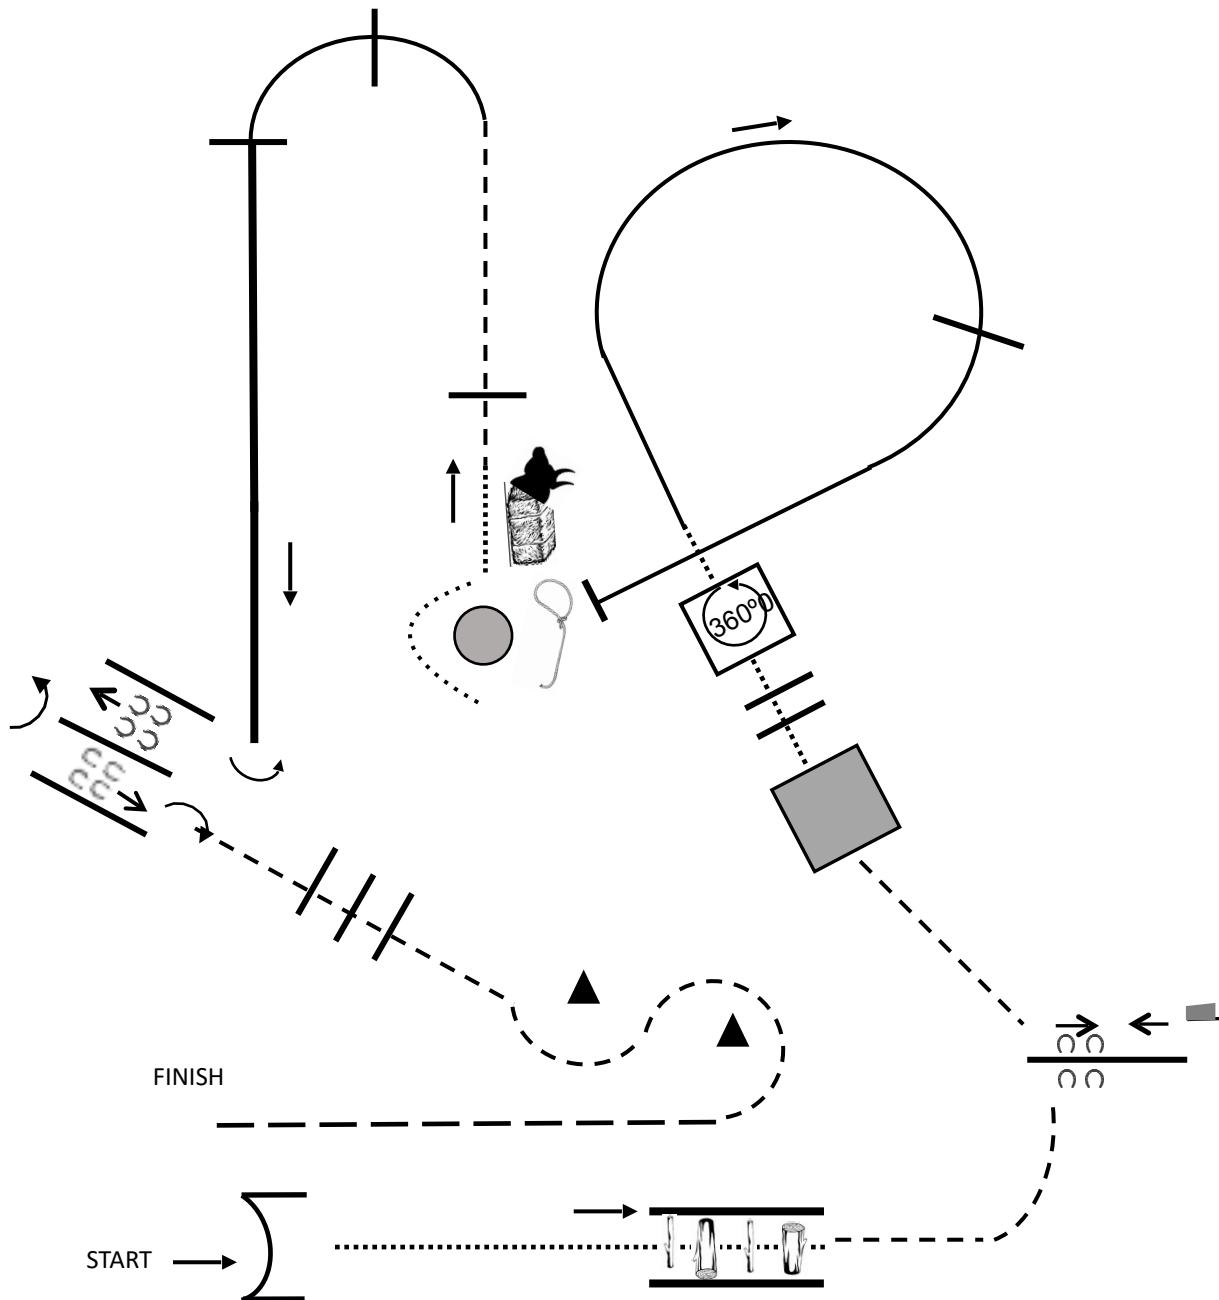

Open 4-H Benefit Horse Show

Ranch Trail - Open

1. Work gate
2. Trot through chute over logs to mailbox
3. Sidepass right to mailbox, remove item to show judge, replace item, sidepass left
4. Trot to bridge, walk over bridge and poles into box.
5. Perform 360° turn, walk out of box
6. Lope circle to right on the right lead and over pole and stop at the barrel.
7. Pick up rope and rope the dummy, walk around barrel and past the rope dummy.
8. Trot over first pole then left lead lope around and over poles as shown. Extend the lope after the last pole.
- 8 Stop at chute, turn and back through first chute, turn and back through other chute as shown.
9. Exit chute, trot over poles and around cones.
10. Extend trot to exit.